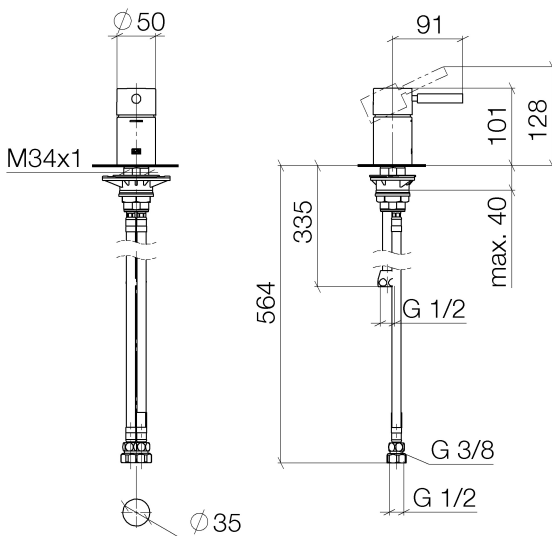

Bathtub - Meta

Single-lever tub mixer for deck-mounted tub installation - polished chrome

Article number: 29 300 660-00

- 1-3/8" hole diameter
- Water flow rate limited to max. 9.4 gpm
- Fittings group in compliance with DIN 4109: 2
- NOTE: Local building codes may require the use of an anti-scald device. Please refer to remote pressure balance valve (35 910 970 90)
- (ADA)

polished chrome

Dimensional drawing

All dimensions in mm / inch = mm x 0,0394

Bathtub - Meta

Single-lever tub mixer for deck-mounted tub installation - polished chrome

Article number: 29 300 660-00

Bathtub - Meta

Single-lever tub mixer for deck-mounted tub installation - polished chrome

Article number: 29 300 660-00

Other surface finishes

platinum matte
29 300 660-06

black matte
29 300 660-33

More custom finish options are available via special production (xTra Service). Please see our finish matrix for availability and pricing or contact a Dornbracht representative.

Spare parts list

Number	Item Number	Designation	Number of units
1	90 20 66 005 00-00	handle	1
2	09 28 30 037-00	cover	1
3	09 24 04 448 90	nut	1
4	90 15 05 039 00 90	cartridge	1
5	09 14 10 201 90	seal	1
6	09 30 11 060 90	disc	1
7	04 23 10 044 02 90	fixing set	1
8	04 23 30 041 00 90	threaded connector	1
9	04 30 04 021 00 90	hose	1
10	09 24 03 185-00	nipple	2
11	09 14 05 004 90	seal	2