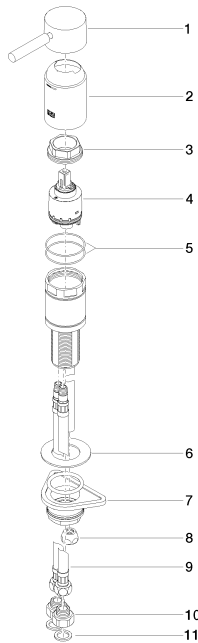

Bathtub - Meta

Single-lever tub mixer for deck-mounted tub installation - polished chrome

Article number: 29 300 660-00

- 1-3/8" hole diameter
- Water flow rate limited to max. 9.4 gpm
- Fittings group in compliance with DIN 4109: 2
- NOTE: Local building codes may require the use of an anti-scald device. Please refer to remote pressure balance valve (35 910 970 90)
- (ADA)

polished chrome

Dimensional drawing

All dimensions in mm / inch = mm x 0,0394

Bathtub - Meta

Single-lever tub mixer for deck-mounted tub installation - polished chrome

Article number: 29 300 660-00

Bathtub - Meta

Single-lever tub mixer for deck-mounted tub installation - polished chrome

Article number: 29 300 660-00

Other surface finishes

platinum matte
29 300 660-06

black matte
29 300 660-33

More custom finish options are available via special production (xTra Service). Please see our finish matrix for availability and pricing or contact a Dornbracht representative.

Spare parts list

Number	Item Number	Designation	Number of units
1	90 20 66 005 00-00	handle	1
2	09 28 30 037-00	cover	1
3	09 24 04 448 90	nut	1
4	90 15 05 039 00 90	cartridge	1
5	09 14 10 201 90	seal	1
6	09 30 11 060 90	disc	1
7	04 23 10 044 02 90	fixing set	1
8	04 23 30 041 00 90	threaded connector	1
9	04 30 04 021 00 90	hose	1
10	09 24 03 185-00	nipple	2
11	09 14 05 004 90	seal	2